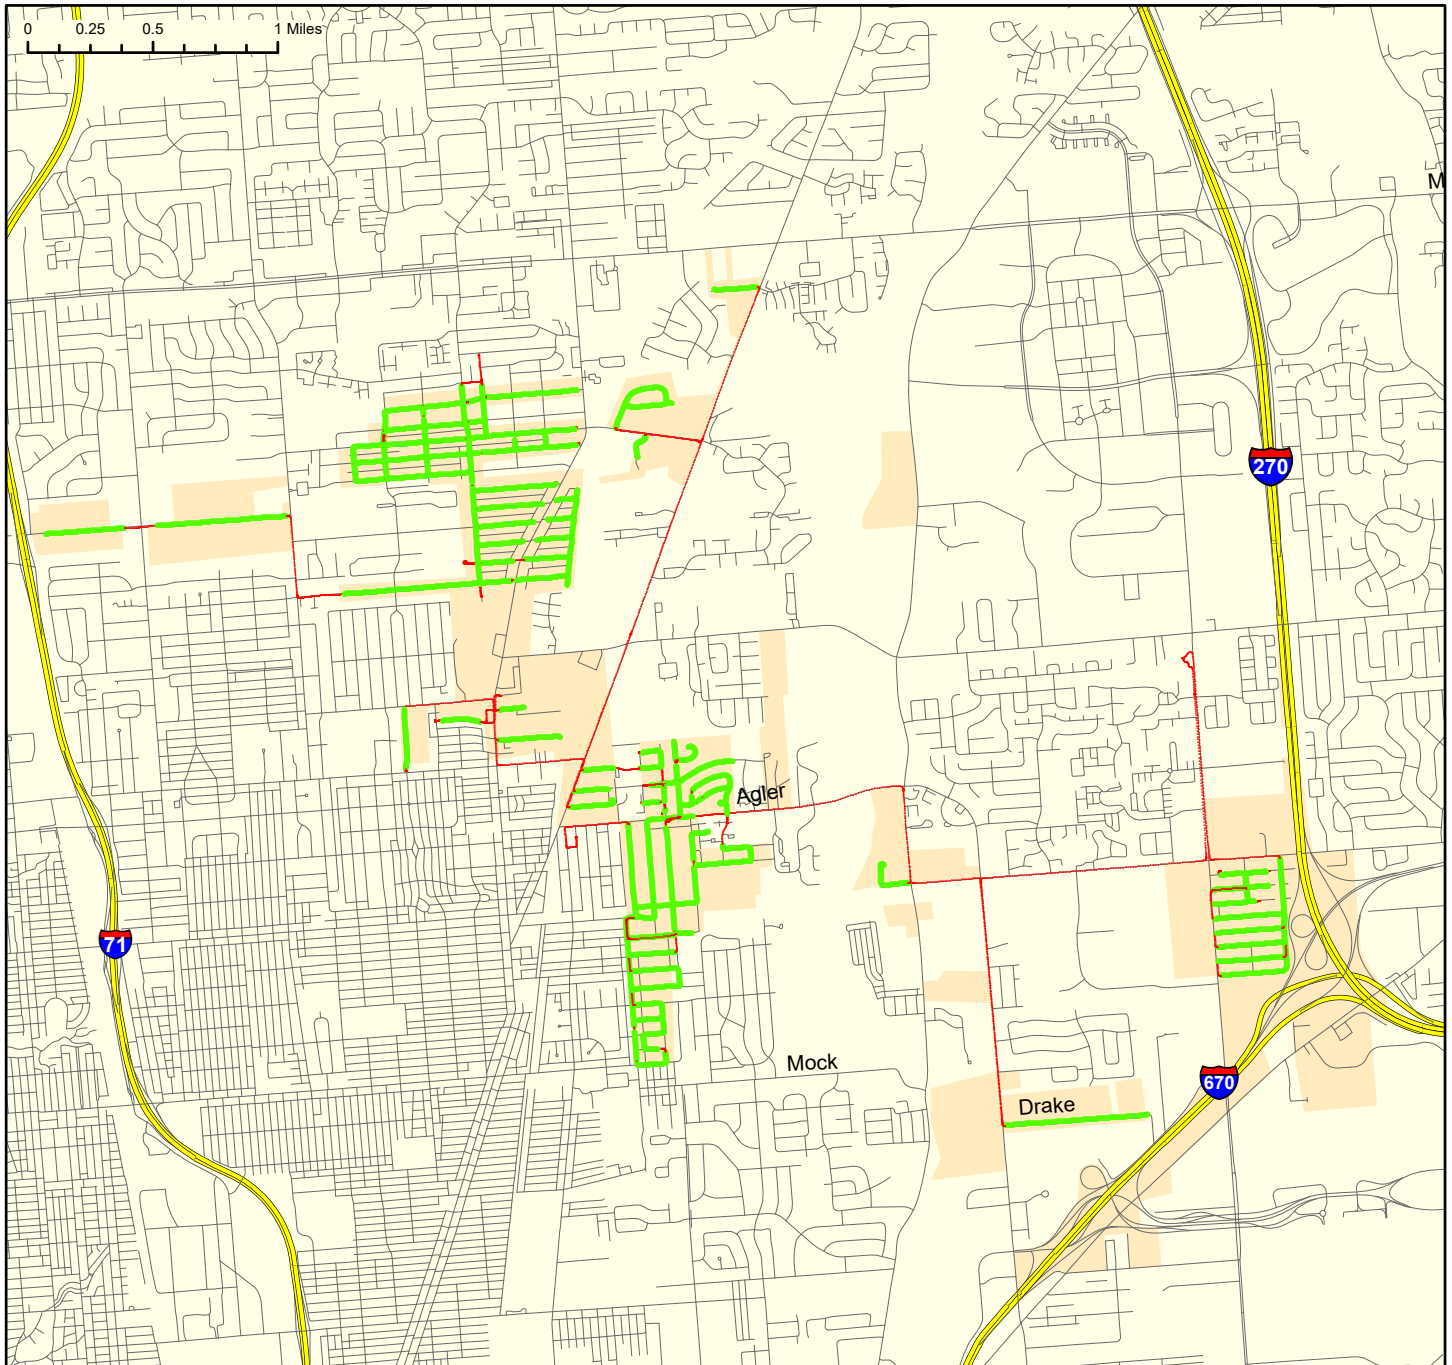

Vector Disease Control
1320 Brookwood Dr., Suite H
Little Rock, AR 72202

Franklin County Public Health
208 E Broad St
Columbus, OH 43215