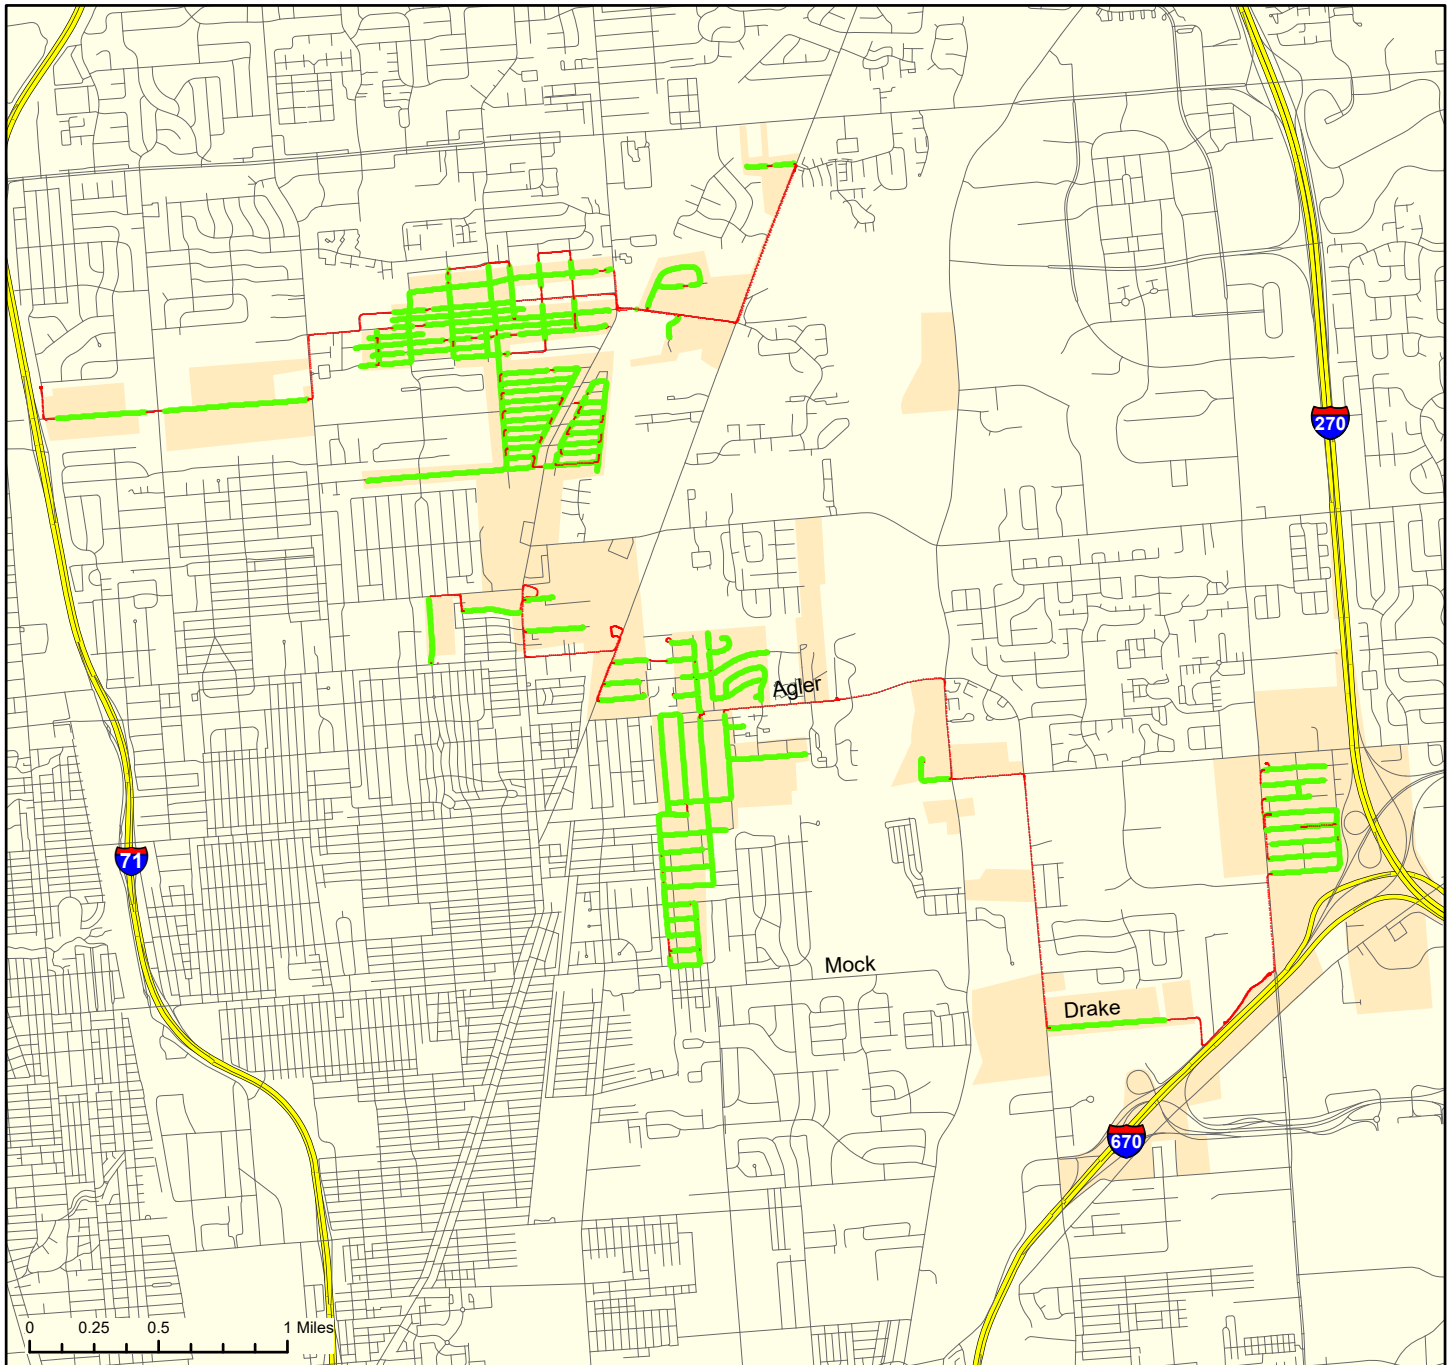

Vector Disease Control
1320 Brookwood Dr., Suite H
Little Rock, AR 72202

Franklin County Public Health
208 E Broad St
Columbus, OH 43215